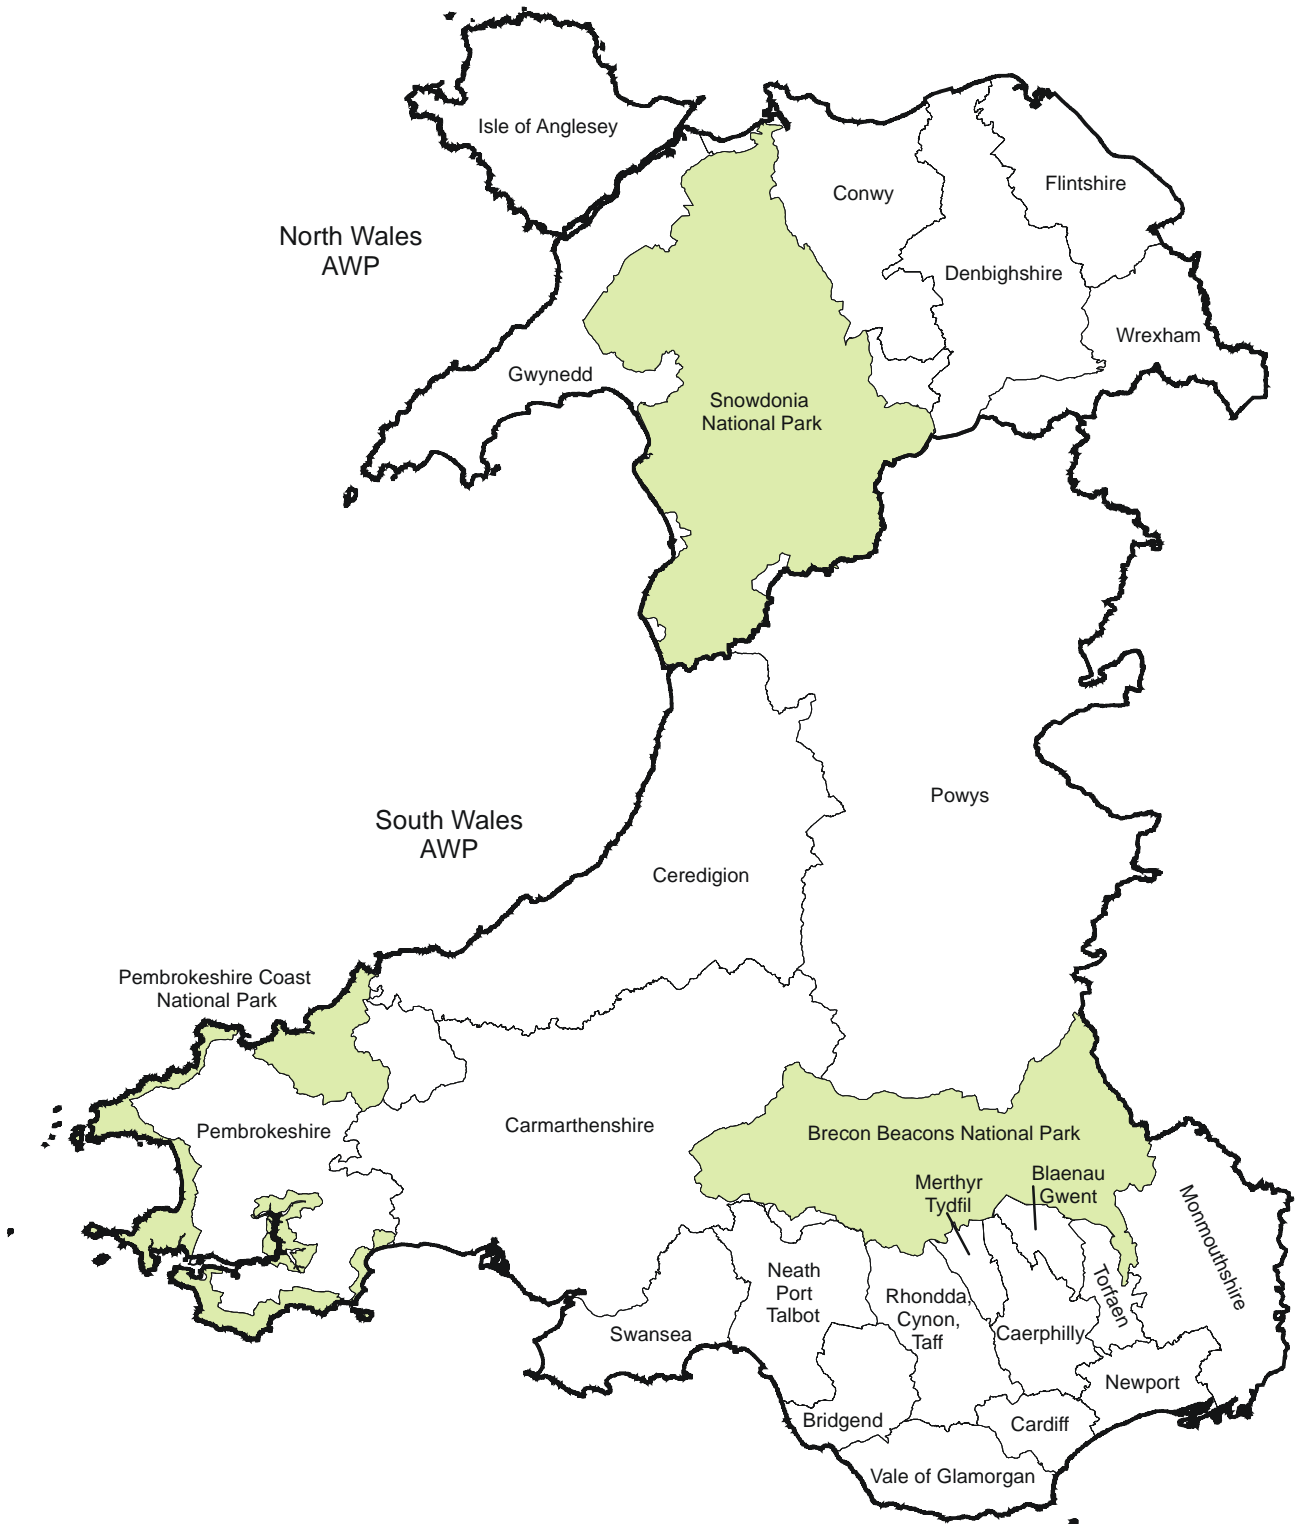

Map 2: Mineral planning authorities and aggregate working party regions in Wales, 2009

This map is based upon the OS Boundary-Line Map by British Geological Survey with the permission of Ordnance Survey on behalf of The Controller of Her Majesty's Stationery Office, © Crown copyright. All rights reserved. Licence Number: 100017897/2011.