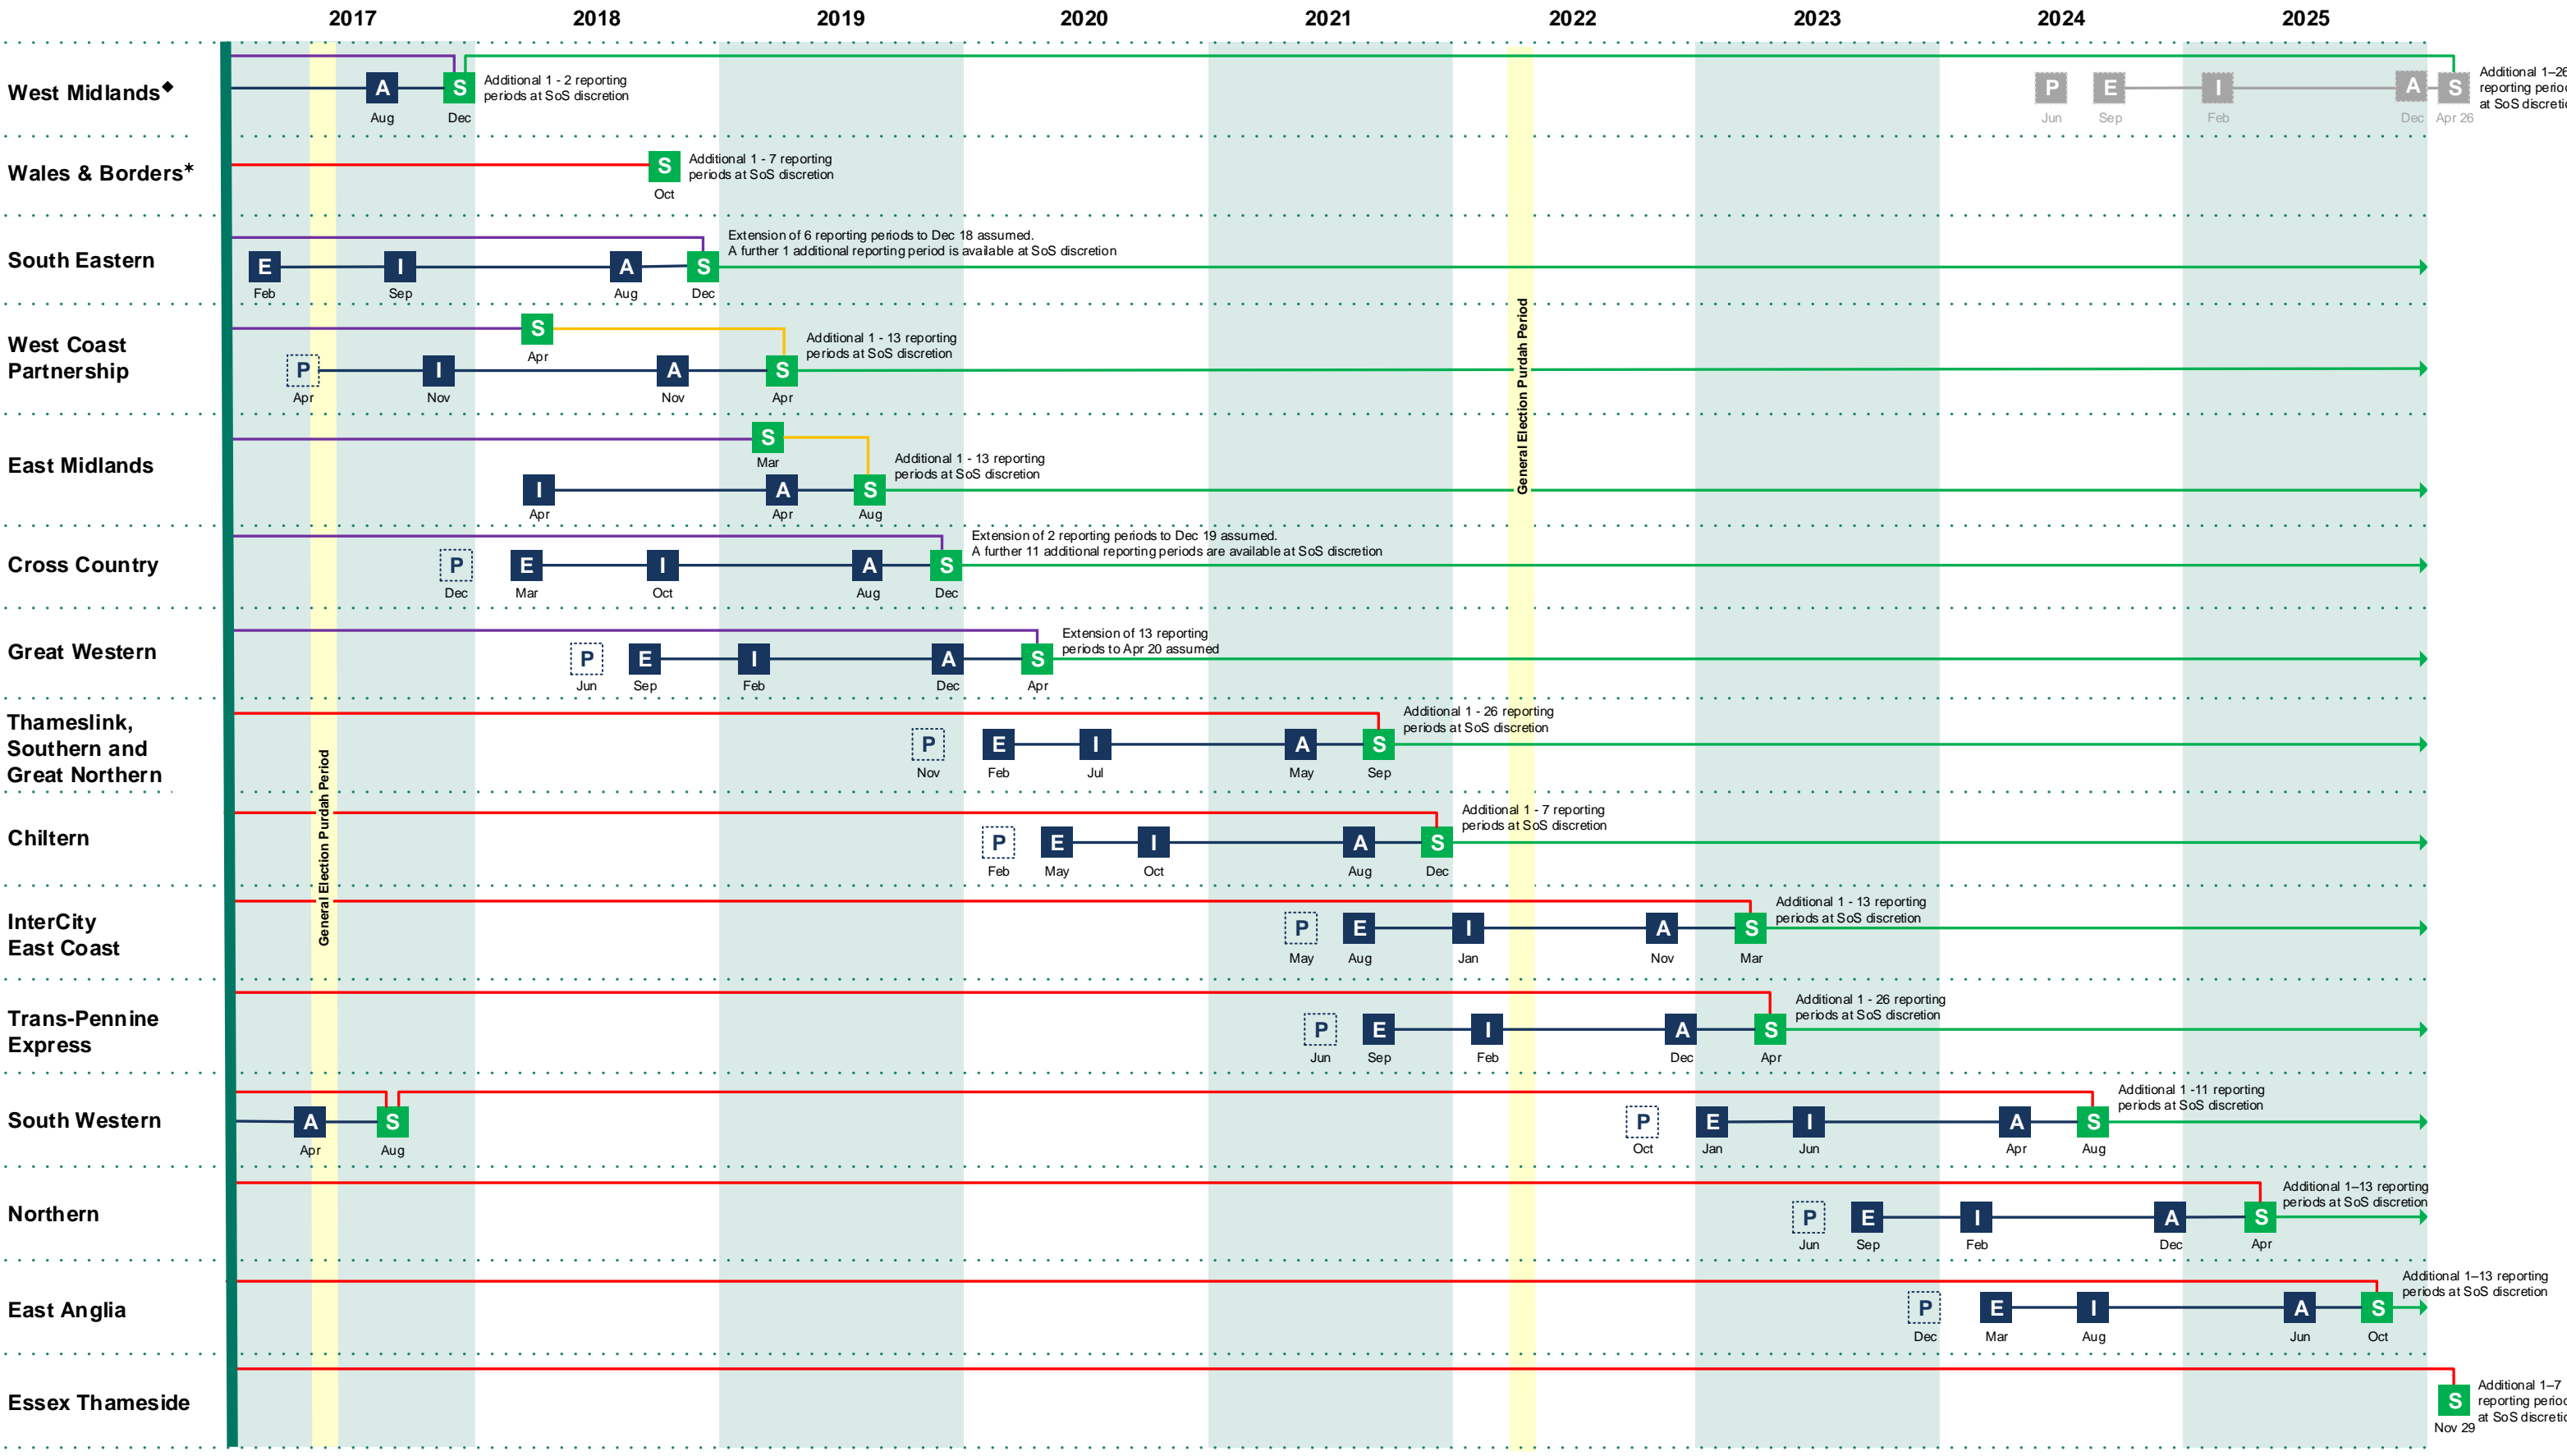

Rail Franchise Schedule

P	PQQ Passport Application Date (Deadline for non-passport holders)	Current Franchise
E	Issue of Franchise EOI	Direct Award - Contract signed
I	ITT (Invitation to Tender) Issued to Shortlisted Bidders	Direct Award - Planned
A	Contract Award	New Franchise
S	End of current Franchise Agreement Start of new Franchise Agreement	Key Deliverable process link

◆ The grey milestones indicates the potential future competition timescales based on the published ITT contract lengths.
 * The UK Government has agreed in principle to transfer franchising powers to the Welsh Government who are leading and undertaking the procurement of the next Wales and Borders Franchise.