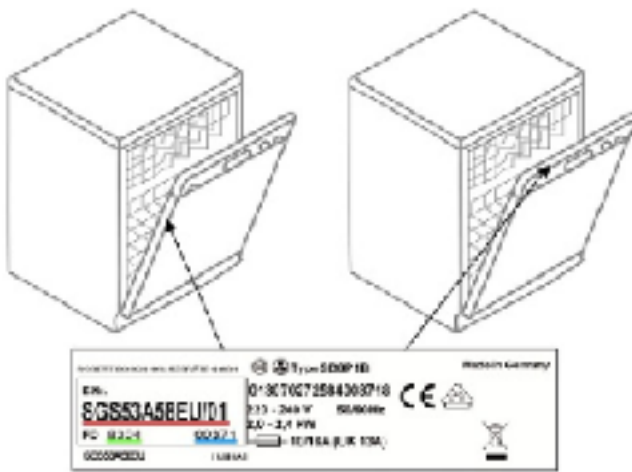

Bosch, Neff and Siemens - Dishwashers

The model, batch, and serial number can be found inside the dishwasher door panel on the top or the upper left side.

Model Number(s)	Bosch, Neff, Siemens in the batch number range from FD 7901 to FD 8504.
Recall date(s):	02/07/2011 The recall was issued in July 2011, and re-issued in February 2012. In Early September 2013 this recall was extended worldwide.
Description:	Dishwashers which were manufactured between 1999 and early 2005. The affected dishwashers are certain models in the batch number range from FD 7901 to FD 8504.
Risk:	Component may overheat, posing a risk of fire.