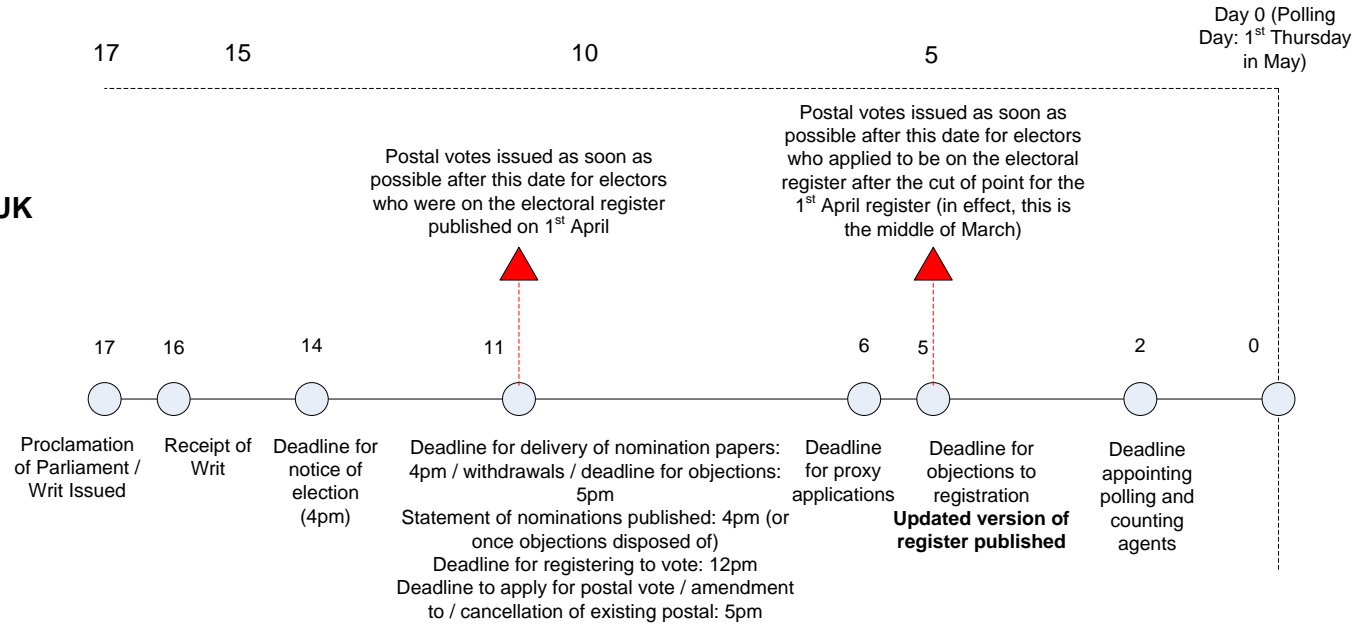

# ANNEX D1

**Figure 1. Existing timetable for UK Parliamentary elections**

**Figure 2. Existing timetable for UK Parliamentary by-elections (assuming a 17 working day timetable – although the window allows a poll to take place between 13 and 19 working days after the issue of the writ)**