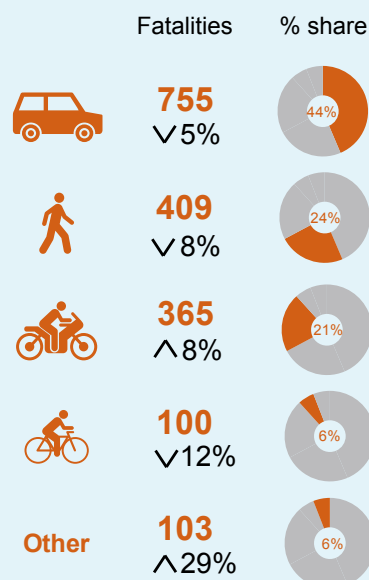

Fatalities by road user type