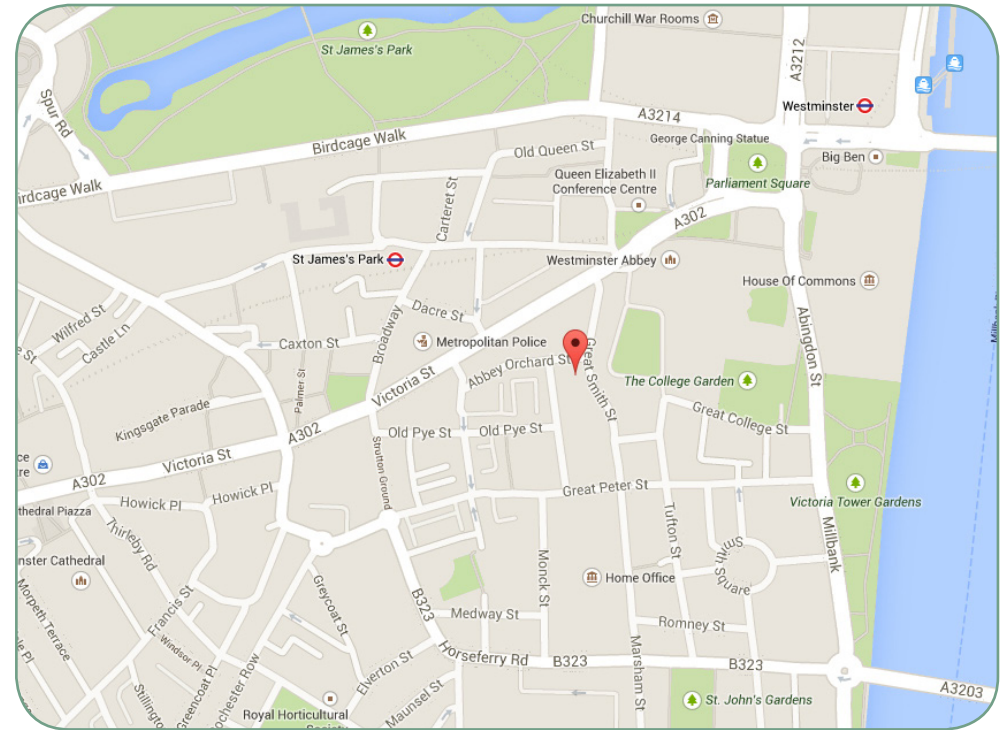

### From the North and North East

Leeds, Doncaster, Newark, Kings Cross - East Coast trains  
Edinburgh, Newcastle, York, Doncaster, Kings Cross - East Coast trains  
Sheffield, Derby, Leicester, St. Pancras - East Midlands trains  
*Please see connecting tube services to St. James's Park, Westminster or Victoria Stations*

### From the North and North West

Glasgow, Preston, Crewe, Rugby, Euston - Virgin trains  
Birmingham, Coventry, Northampton, Euston - London Midland  
Liverpool, Crewe, Stafford, Rugby, Euston - London Midland  
*Please see connecting tube services to St. James's Park, Westminster or Victoria Stations*

## By London Underground (tube):

Stations:  
St James's Park (0.3 miles)  
Westminster (0.4 miles)