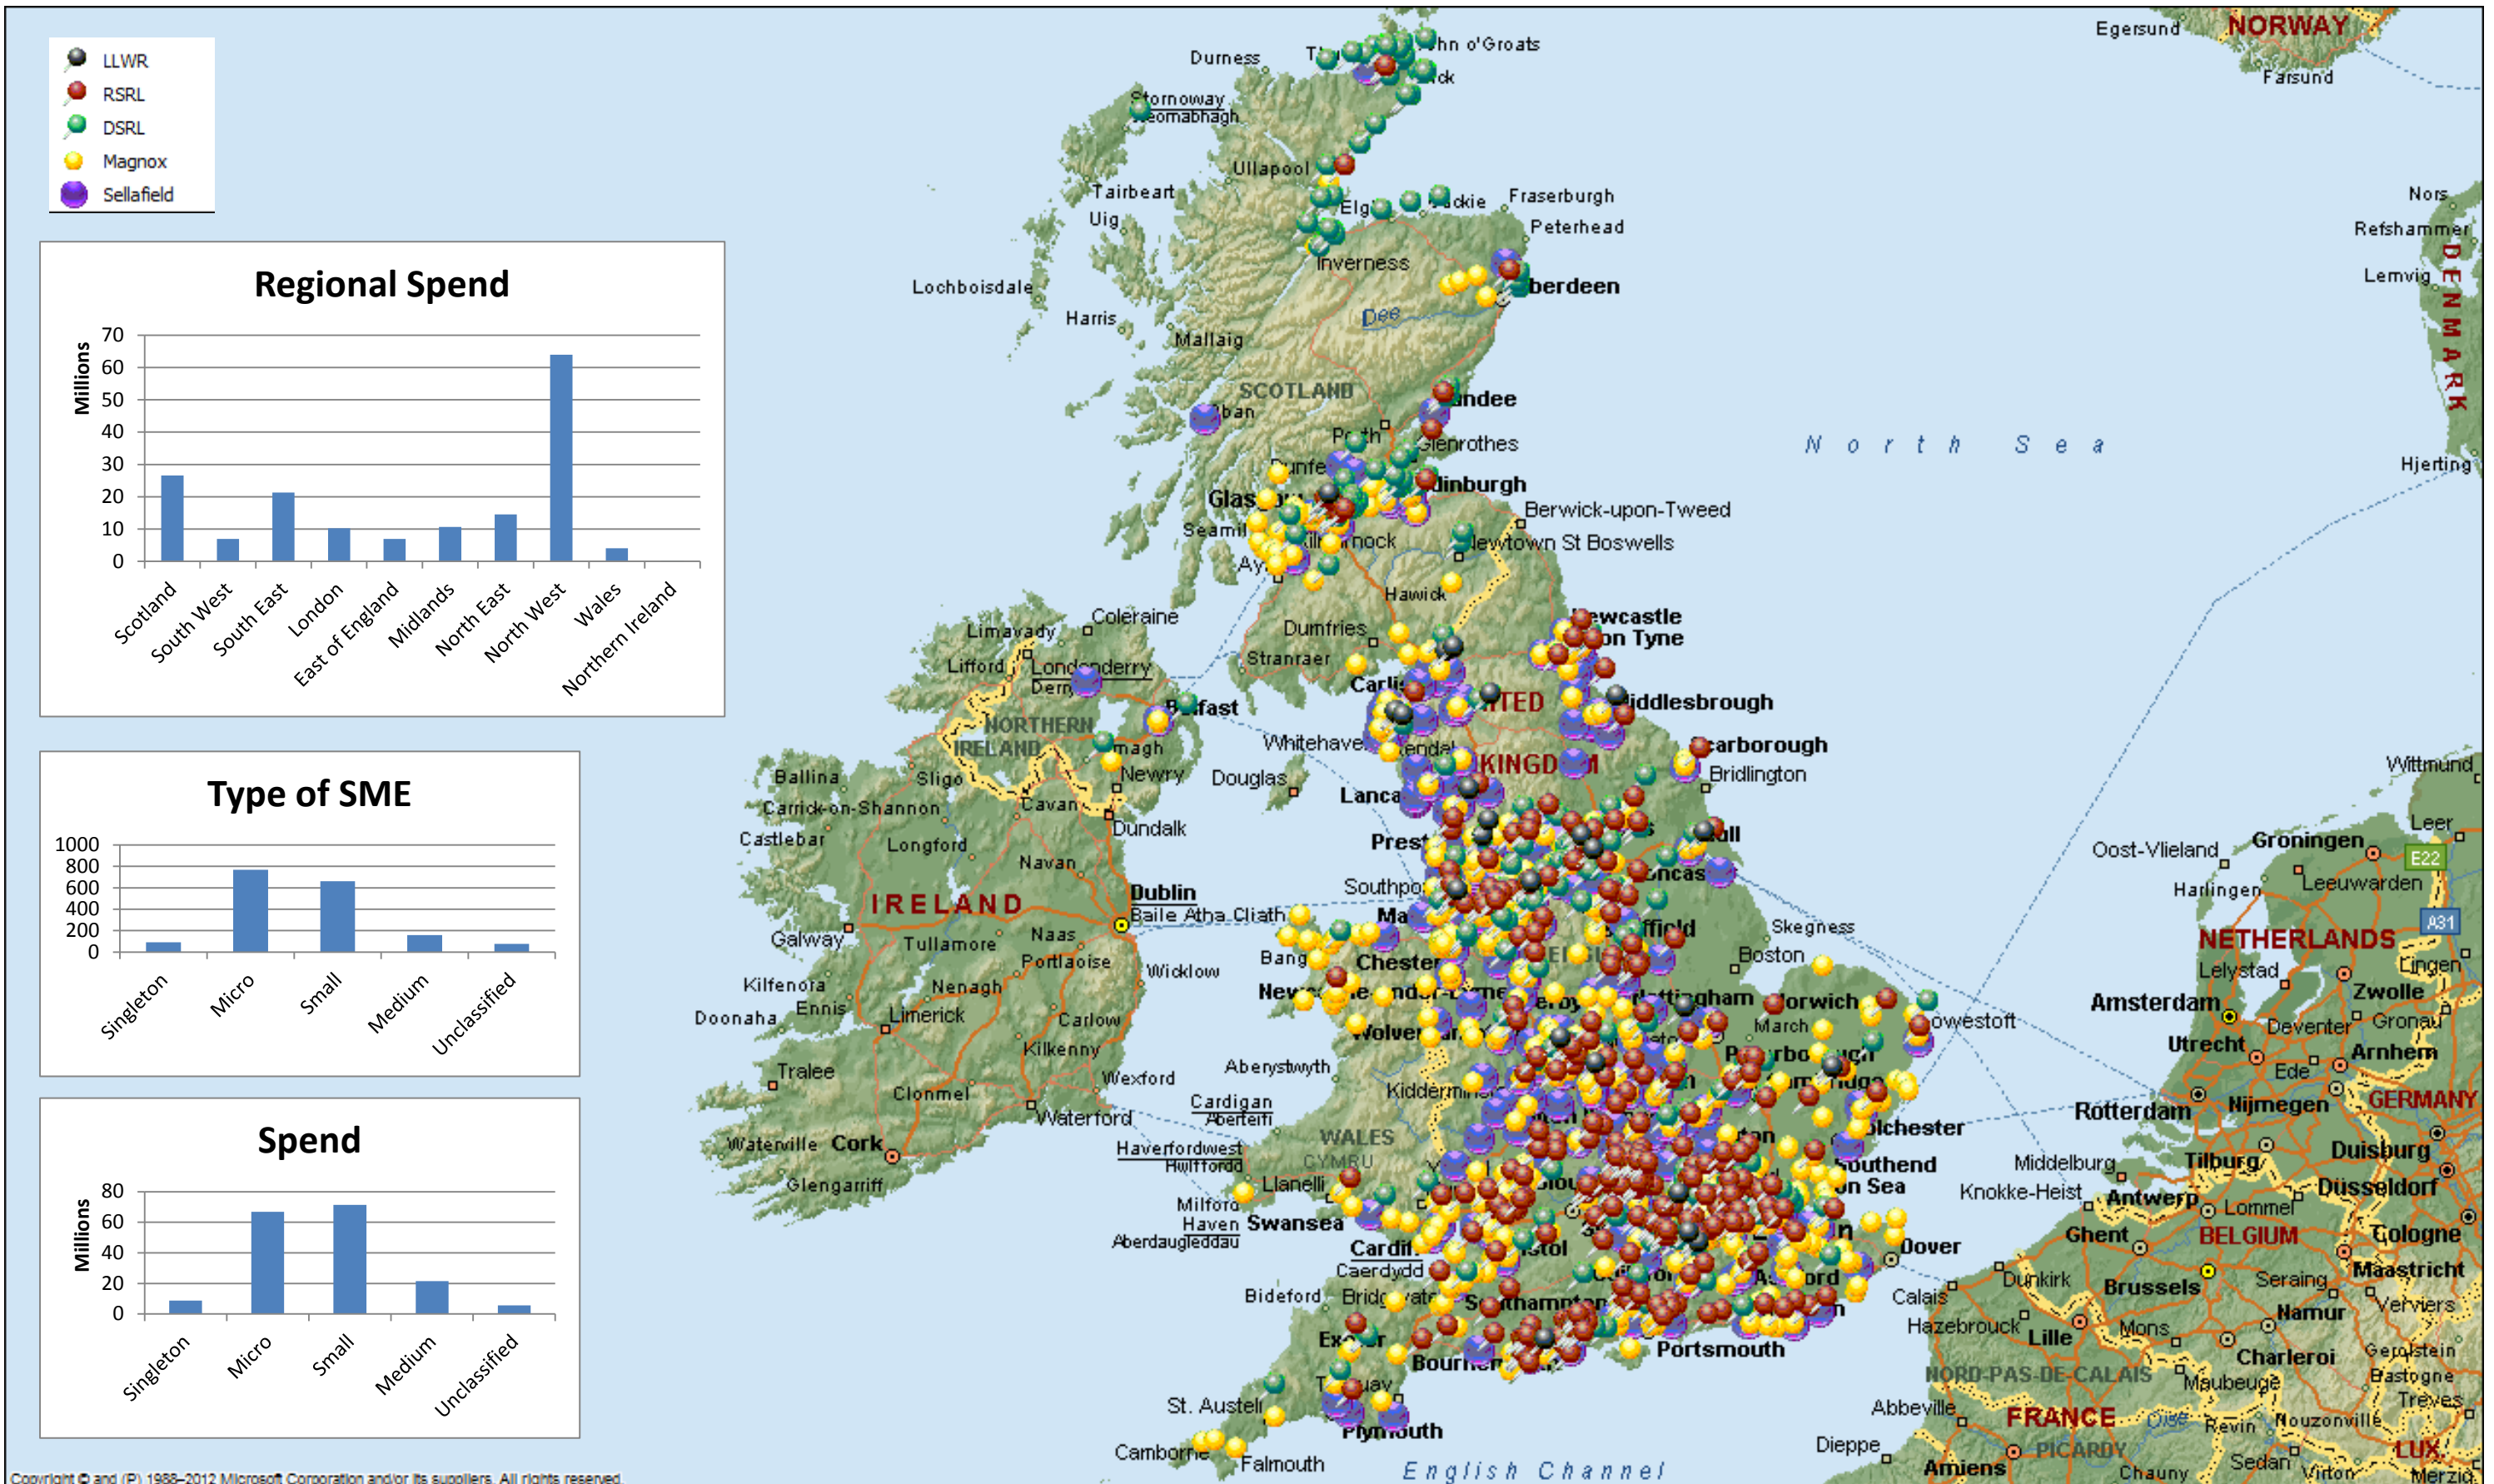

Map and charts showing level of spend and location of SMEs working across the NDA Estate in 2014

Copyright © and (P) 1988-2012 Microsoft Corporation and/or its suppliers. All rights reserved.

Note: data is a 'snap shot' taken from information held in Dunn & Bradstreet at August 2014, to give an indication of the number, size and spend with SMEs working directly with SLCs