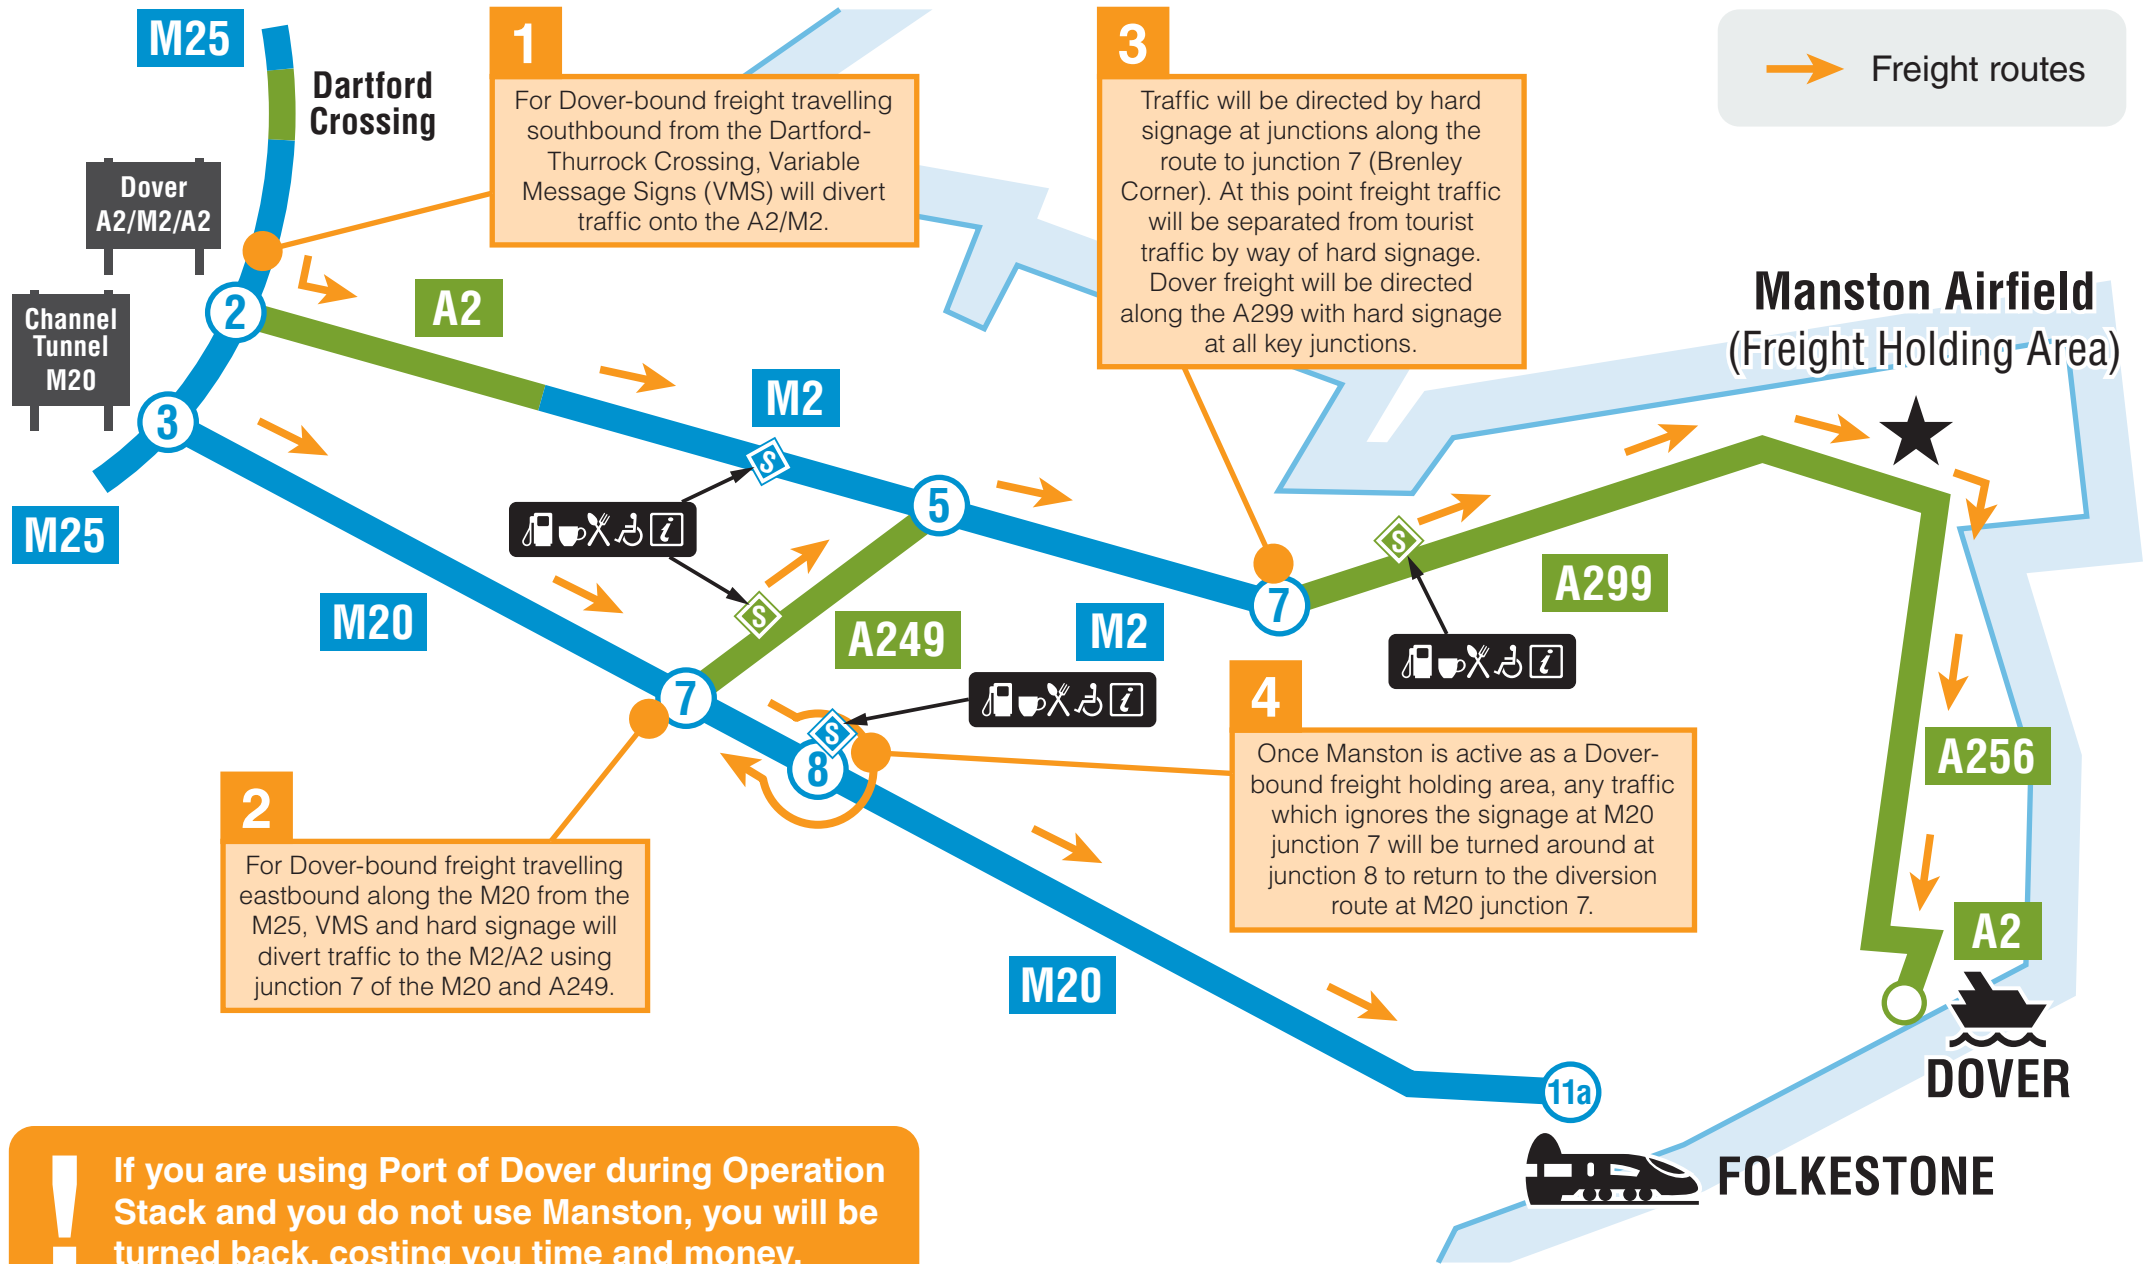

As Operation Stack fills, freight traffic heading to the Port of Dover will be diverted to Manston Airfield, before being sent onto the port.

# Routes for freight

**!** If you are using Port of Dover during Operation Stack and you do not use Manston, you will be turned back, costing you time and money.