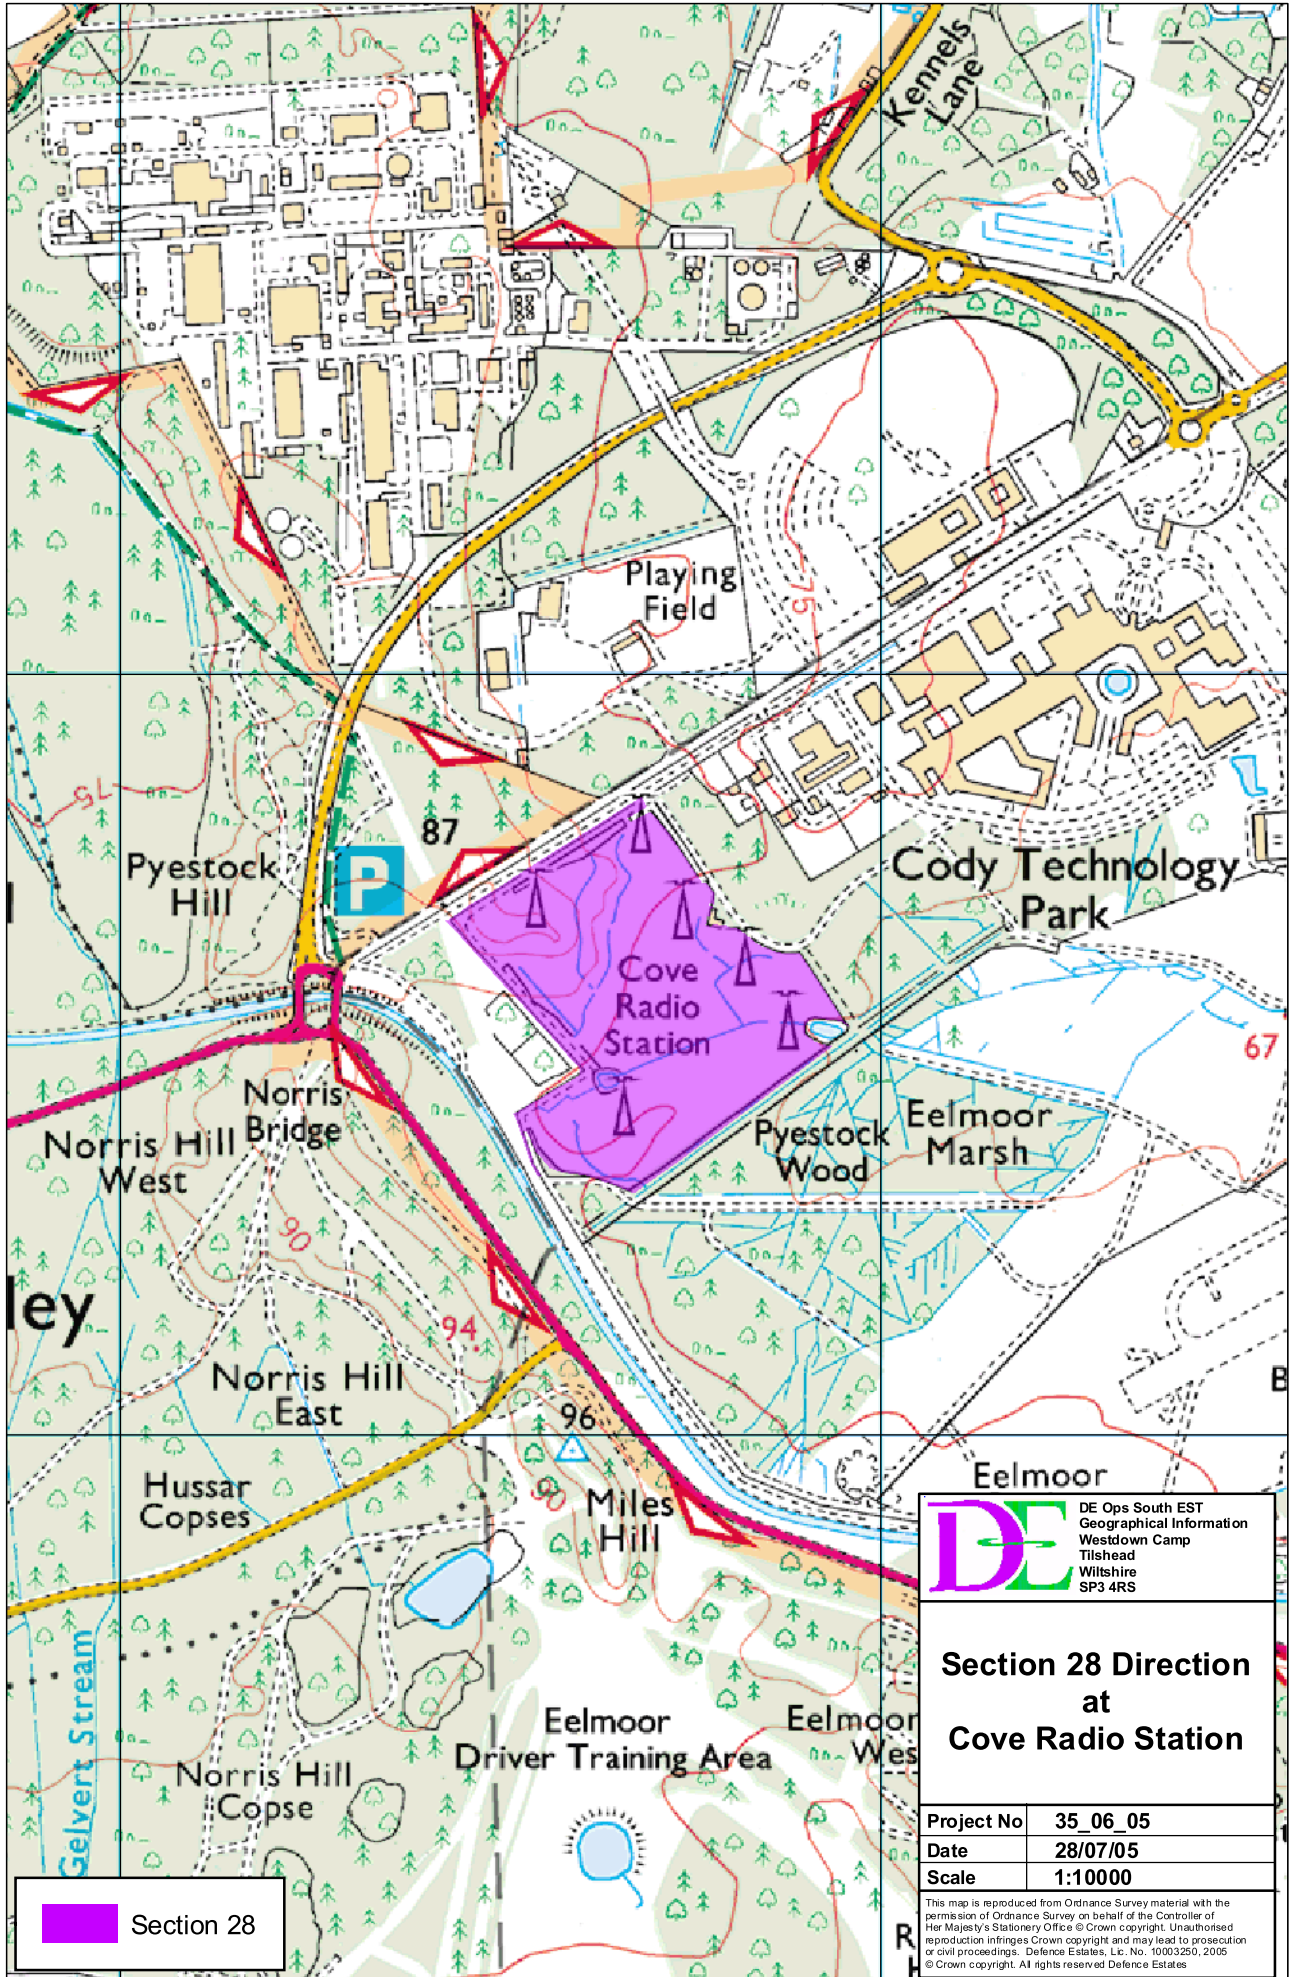

483000

484000

154000

154000

153000

153000

Section 28

DE DE Ops South EST
Geographical Information
Westdown Camp
Tilshead
Wiltshire
SP3 4RS

**Section 28 Direction
at
Cove Radio Station**

Project No	35_06_05
Date	28/07/05
Scale	1:10000

483000

484000