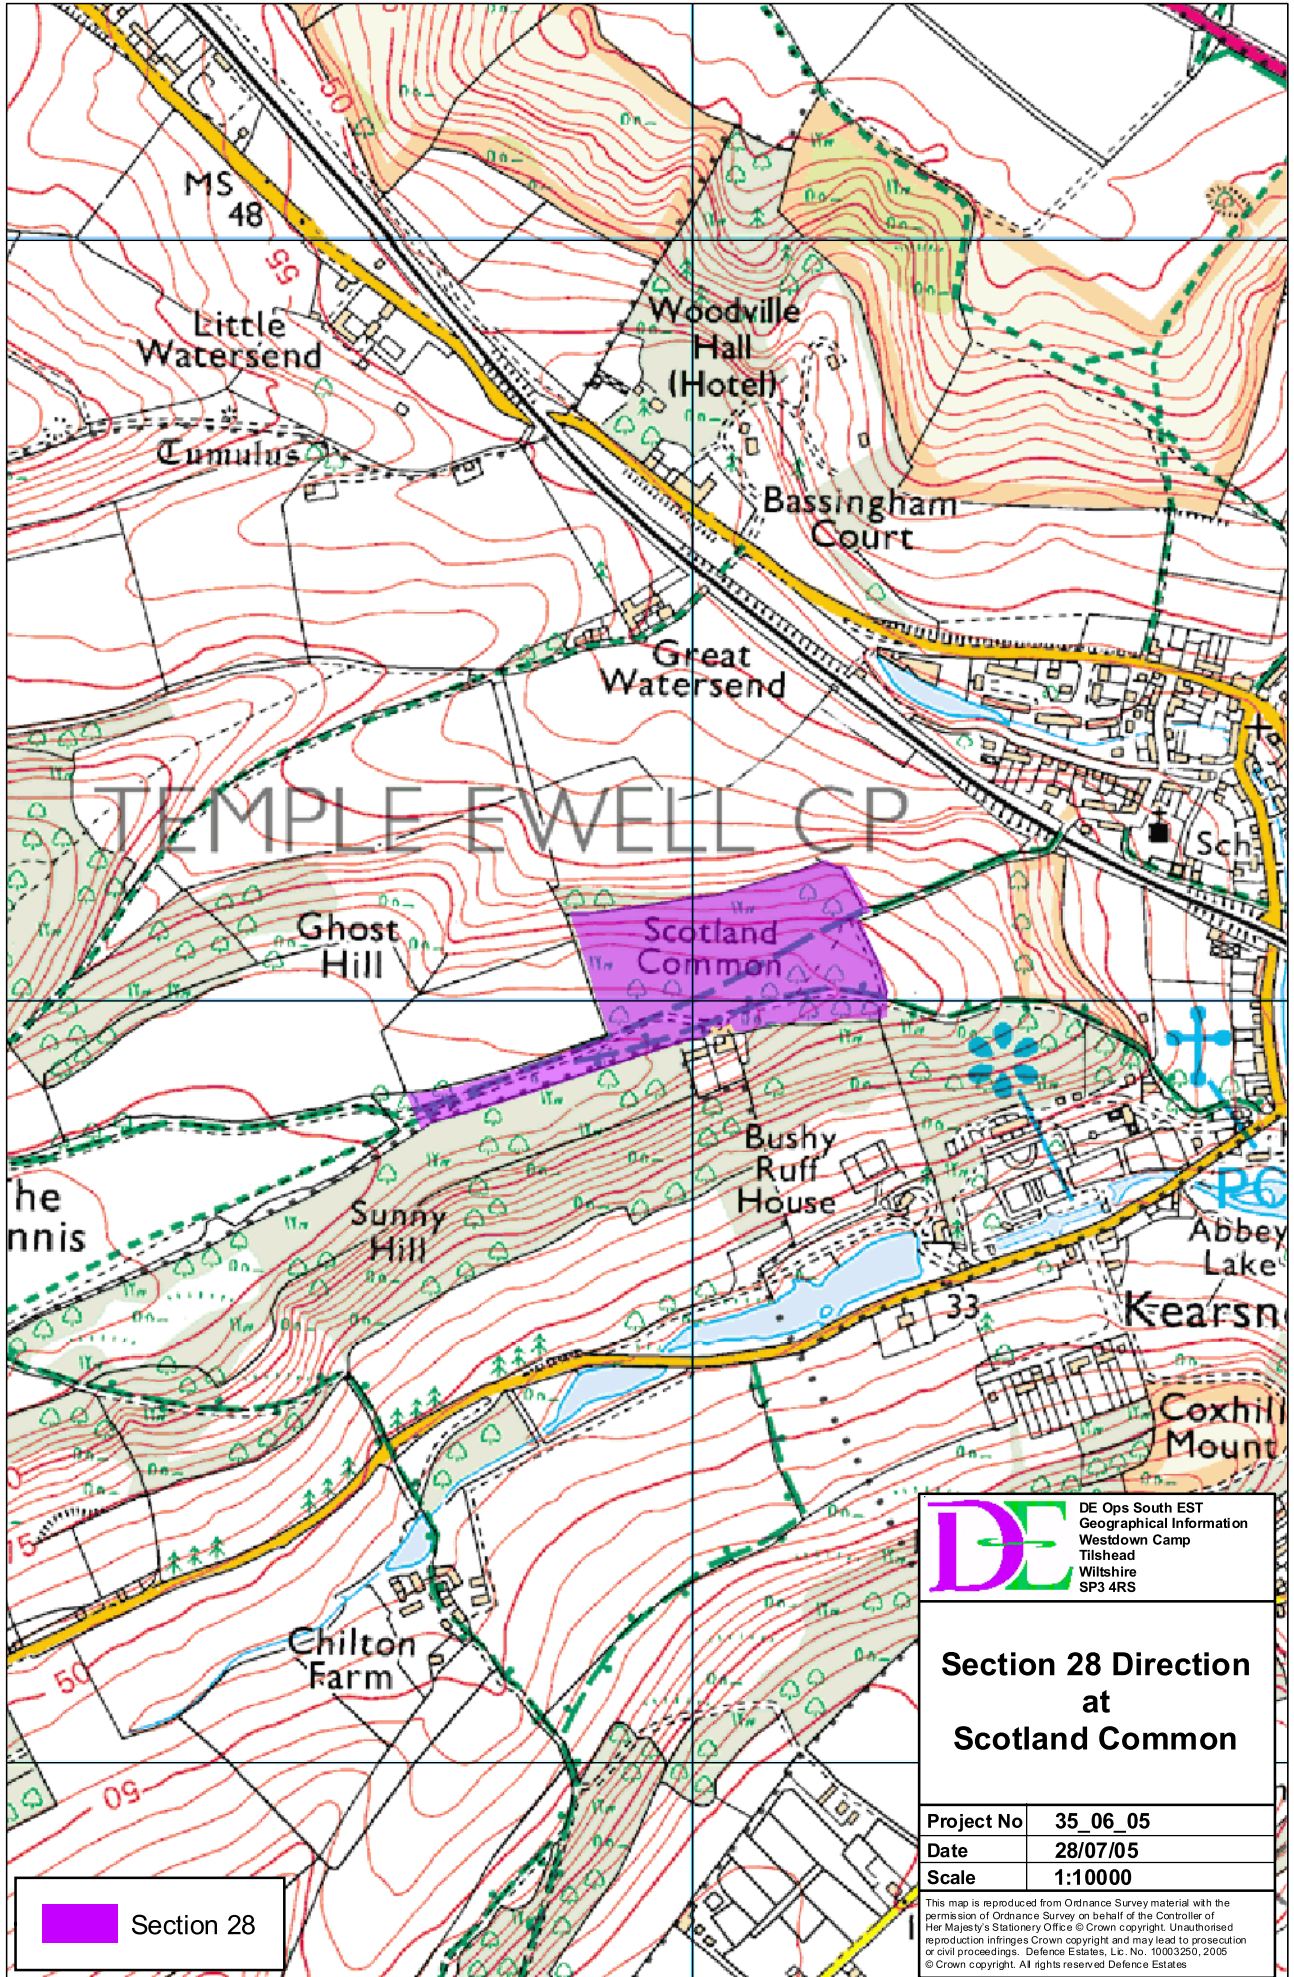

628000

145000

145000

144000

144000

143000

143000

628000

Section 28

DE DE Ops South EST
Geographical Information
Westdown Camp
Tilshead
Wiltshire
SP3 4RS

**Section 28 Direction
at
Scotland Common**

Project No	35_06_05
Date	28/07/05
Scale	1:10000