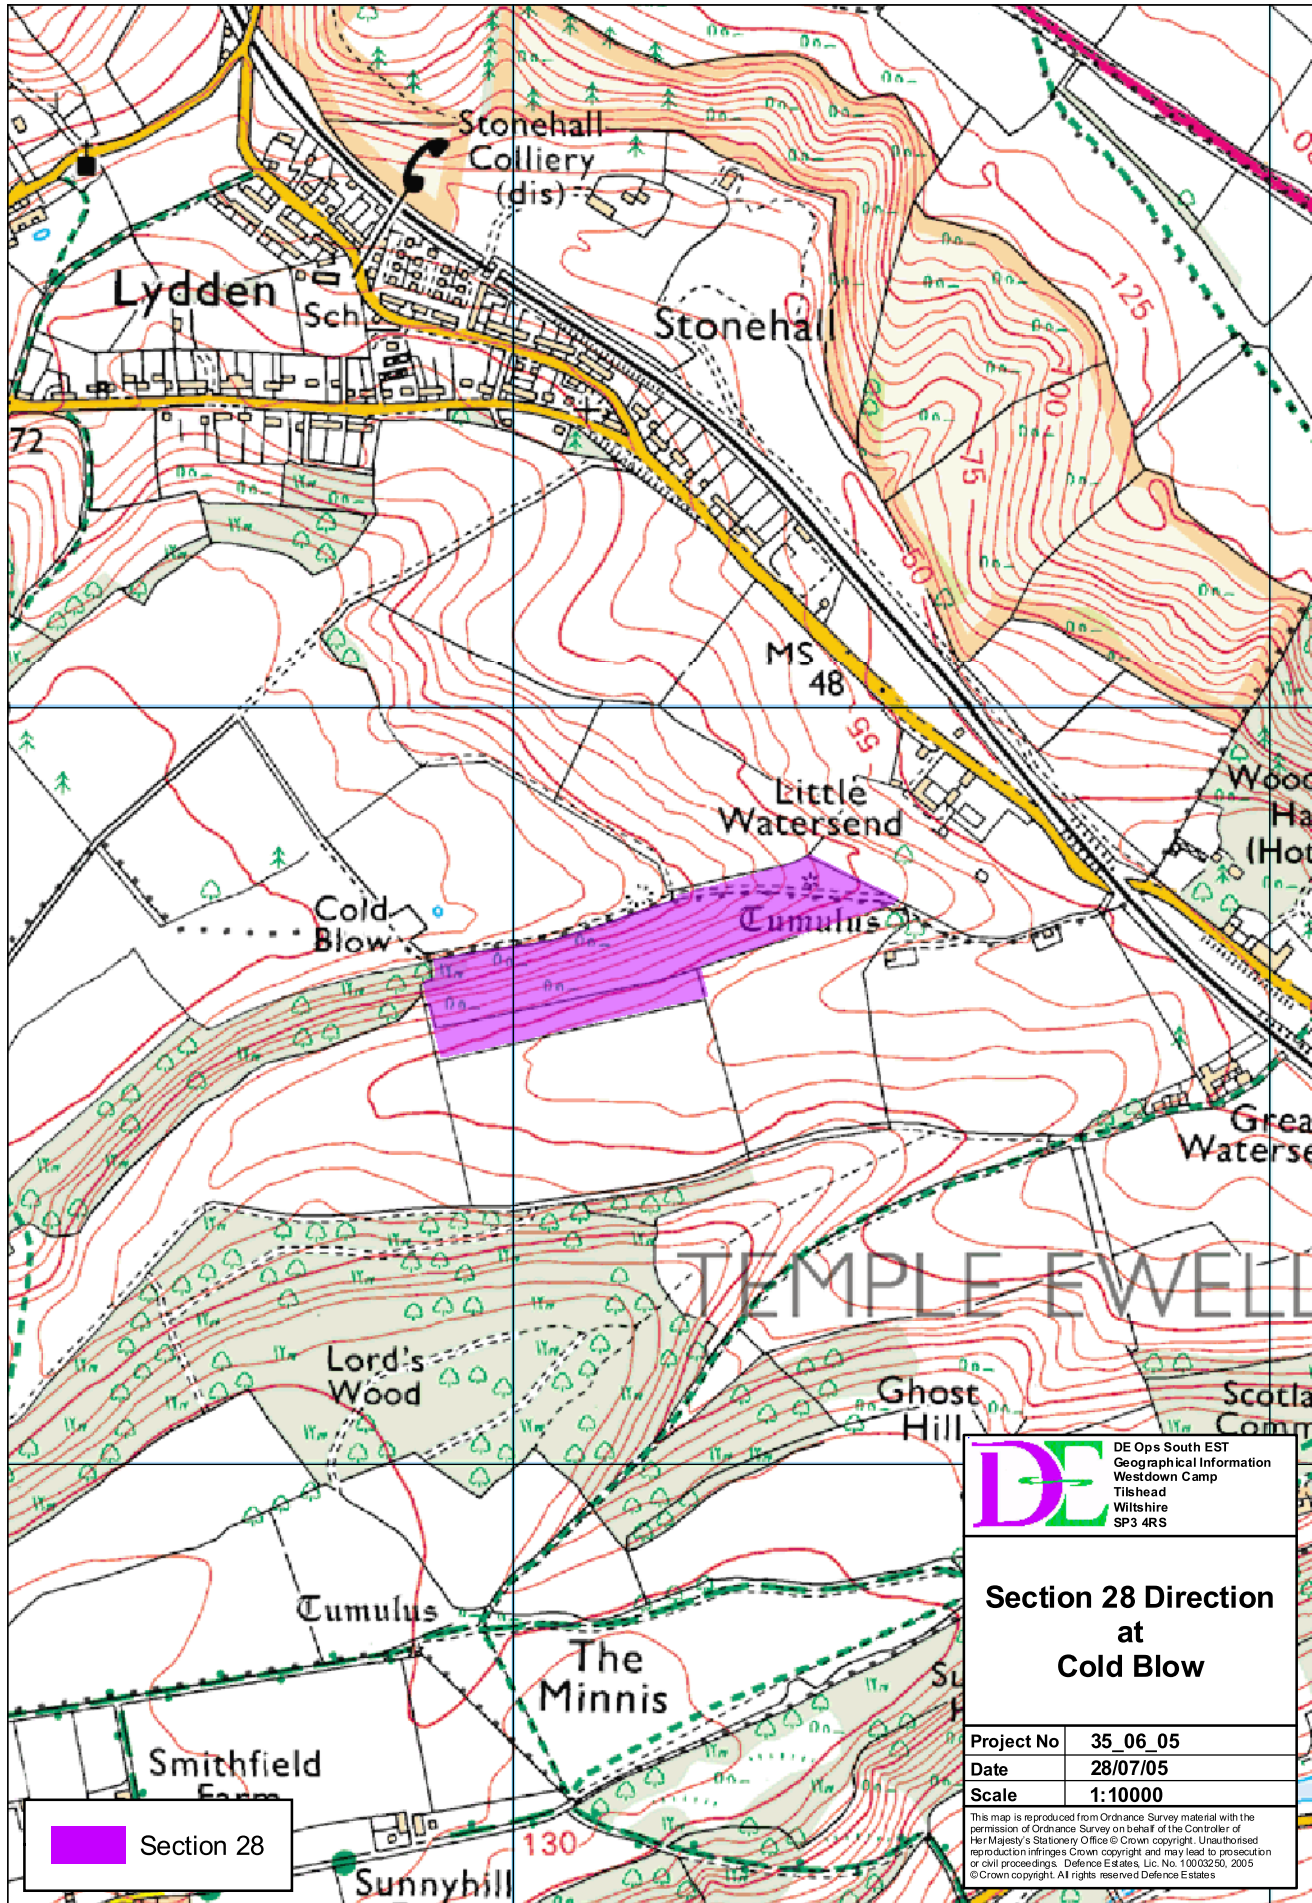

627000

628000

145000

145000

144000

144000

Section 28

DE DE Ops South EST
Geographical Information
Westdown Camp
Tilshead
Wiltshire
SP3 4RS

**Section 28 Direction
at
Cold Blow**

Project No 35_06_05
Date 28/07/05
Scale 1:10000

627000

628000