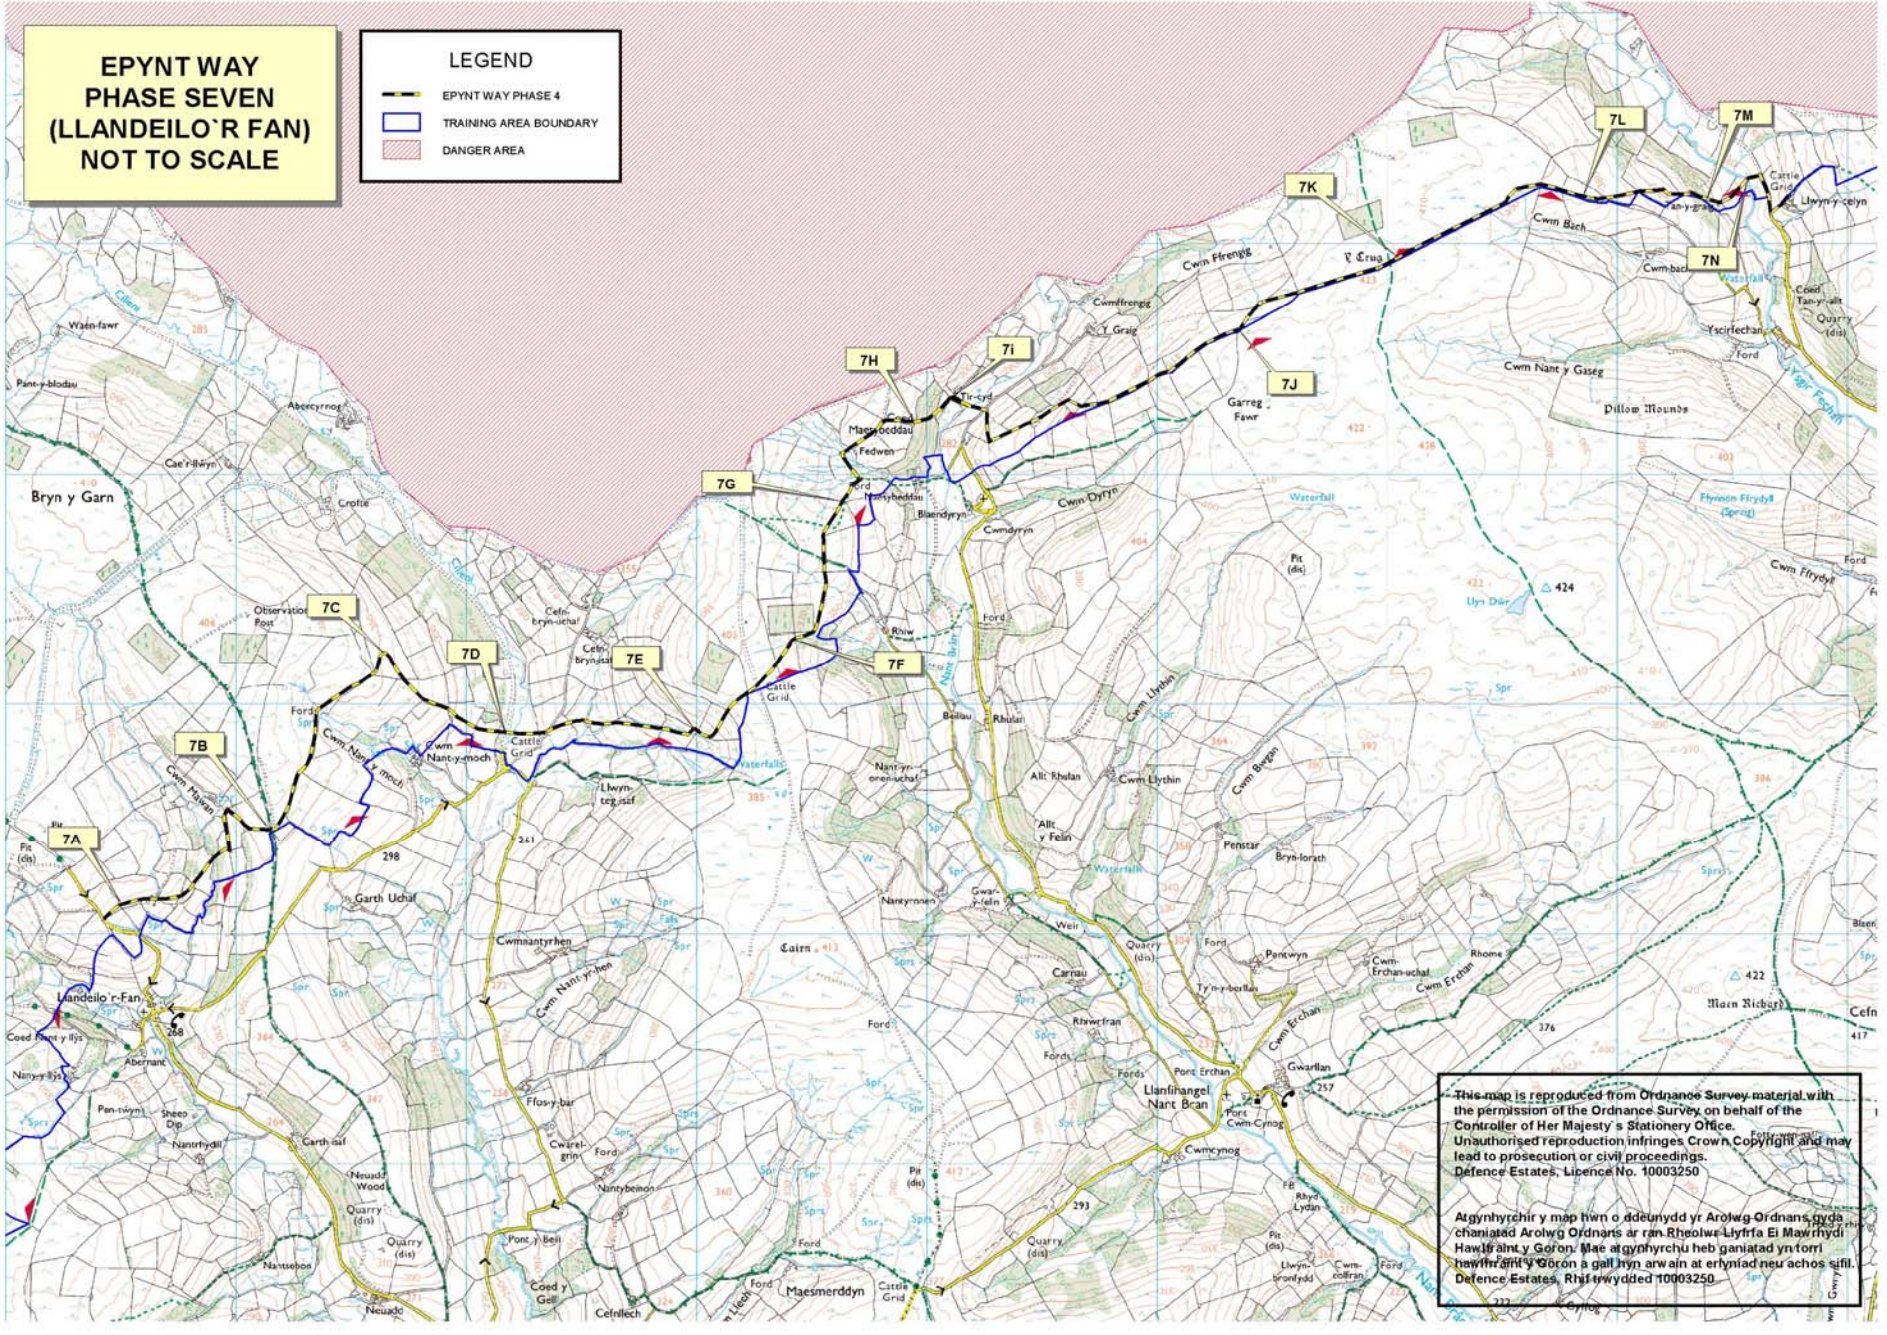

**EPYNT WAY
PHASE SEVEN
(LLANDEILO'R FAN)
NOT TO SCALE**

LEGEND

-  EPYNT WAY PHASE 4
-  TRAINING AREA BOUNDARY
-  DANGER AREA

This map is reproduced from Ordnance Survey material with the permission of the Ordnance Survey on behalf of the Controller of Her Majesty's Stationery Office. Unauthorised reproduction infringes Crown Copyright and may lead to prosecution or civil proceedings. Defence Estates, Licence No. 10003250

Atgynhychir y map hwn o ddeunydd yr Arolwg Ordnans gyda chaniatod Arolwg Ordnans ar ran Rheolwr Llyfya Ei Mawrhydi Hawlfraint y Goron. Mae atgynhychu heb ganiatod yn torri hawlfraint y Goron a gall hyn arwain at erlyniad neu achos sifil. Defence Estates, Rhif trwydded 10003250