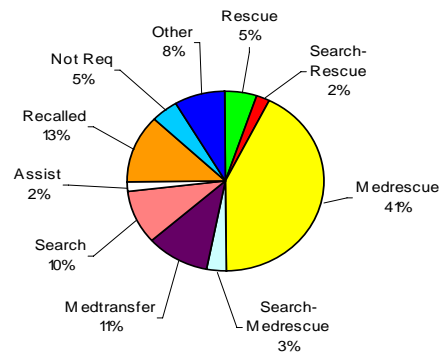

9. Summary of UK Helicopters 2010: Callouts by Type

12. SAR Mountain Rescue Teams: Callouts 2001-2010

	Total Callouts	Total Persons	Kinloss		Leeming		Leuchars		Valley		Other	
			Call	Pers	Call	Pers	Call	Pers	Call	Pers	Call	Pers
2001	91	15	25	1	21	4	17	3	0	0	28	7
2002	79	10	31	1	16	9	9	0	0	0	23	0
2003	80	31	33	5	16	16	15	5	0	0	16	5
2004	67	17	30	7	4	0	15	7	0	0	18	3
2005	73	97	32	71	6	21	16	2	18	3	1	0
2006	86	16	24	4	14	1	13	1	35	10	0	0
2007	102	41	39	4	13	7	14	3	35	27	1	0
2008	91	29	32	7	12	7	21	9	25	5	1	1
2009	86	19	29	7	13	1	22	6	22	5	0	0
2010	59	19	20	4	8	6	14	3	17	6	0	0

15. UK Fixed Wing Aircraft 2010 : Hours & Distance from Base

	Average Flying Hours *		Average Distance from Base	
	2009	2010	2009	2010
	0.00	5.52	0	569
	4.32	0.00	358	0
	2.39	3.51	328	405
	2.12	0.00	157	0
	4.00	0.00	559	0
	4.12	0.00	820	0
	2.49	0.00	265	0
	0.00	0.00	0	0
	3.39	0.00	473	0
	5.35	0.00	680	0
	0.00	0.00	0	0
	3.30	0.00	560	0
	3.38	4.31	477	459

*Average flying hours are expressed in hours & minutes
DFB = Distance from Base NM = Nautical Miles